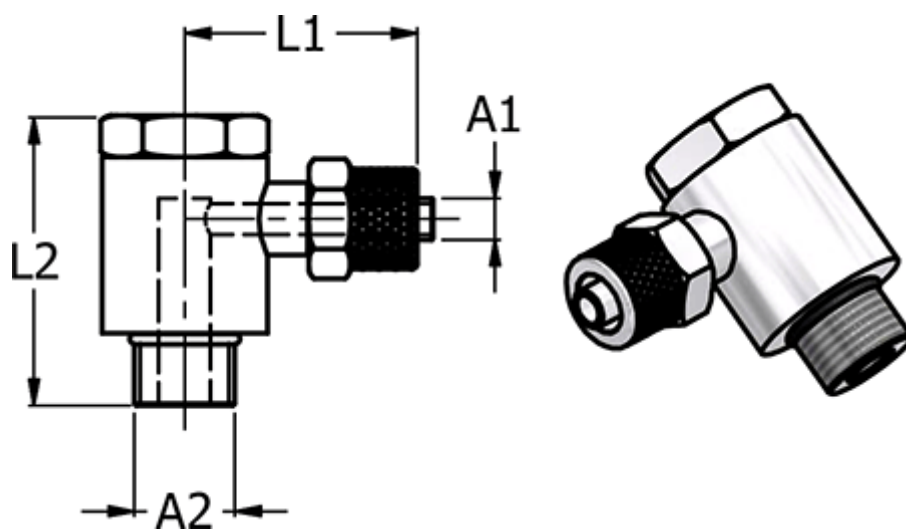

Article number: 586136185

Description: Push-on fitting 13.618-5, metal G 1/8"/Ø5/3
Banjovinkel

Measures

= -	NV	= 14
= -	Thread A2 = G 1/8"	
= -		
= -		
= -		

Hose diameter A1 = 5/3

L1 = 24.5

L2 = 28.0